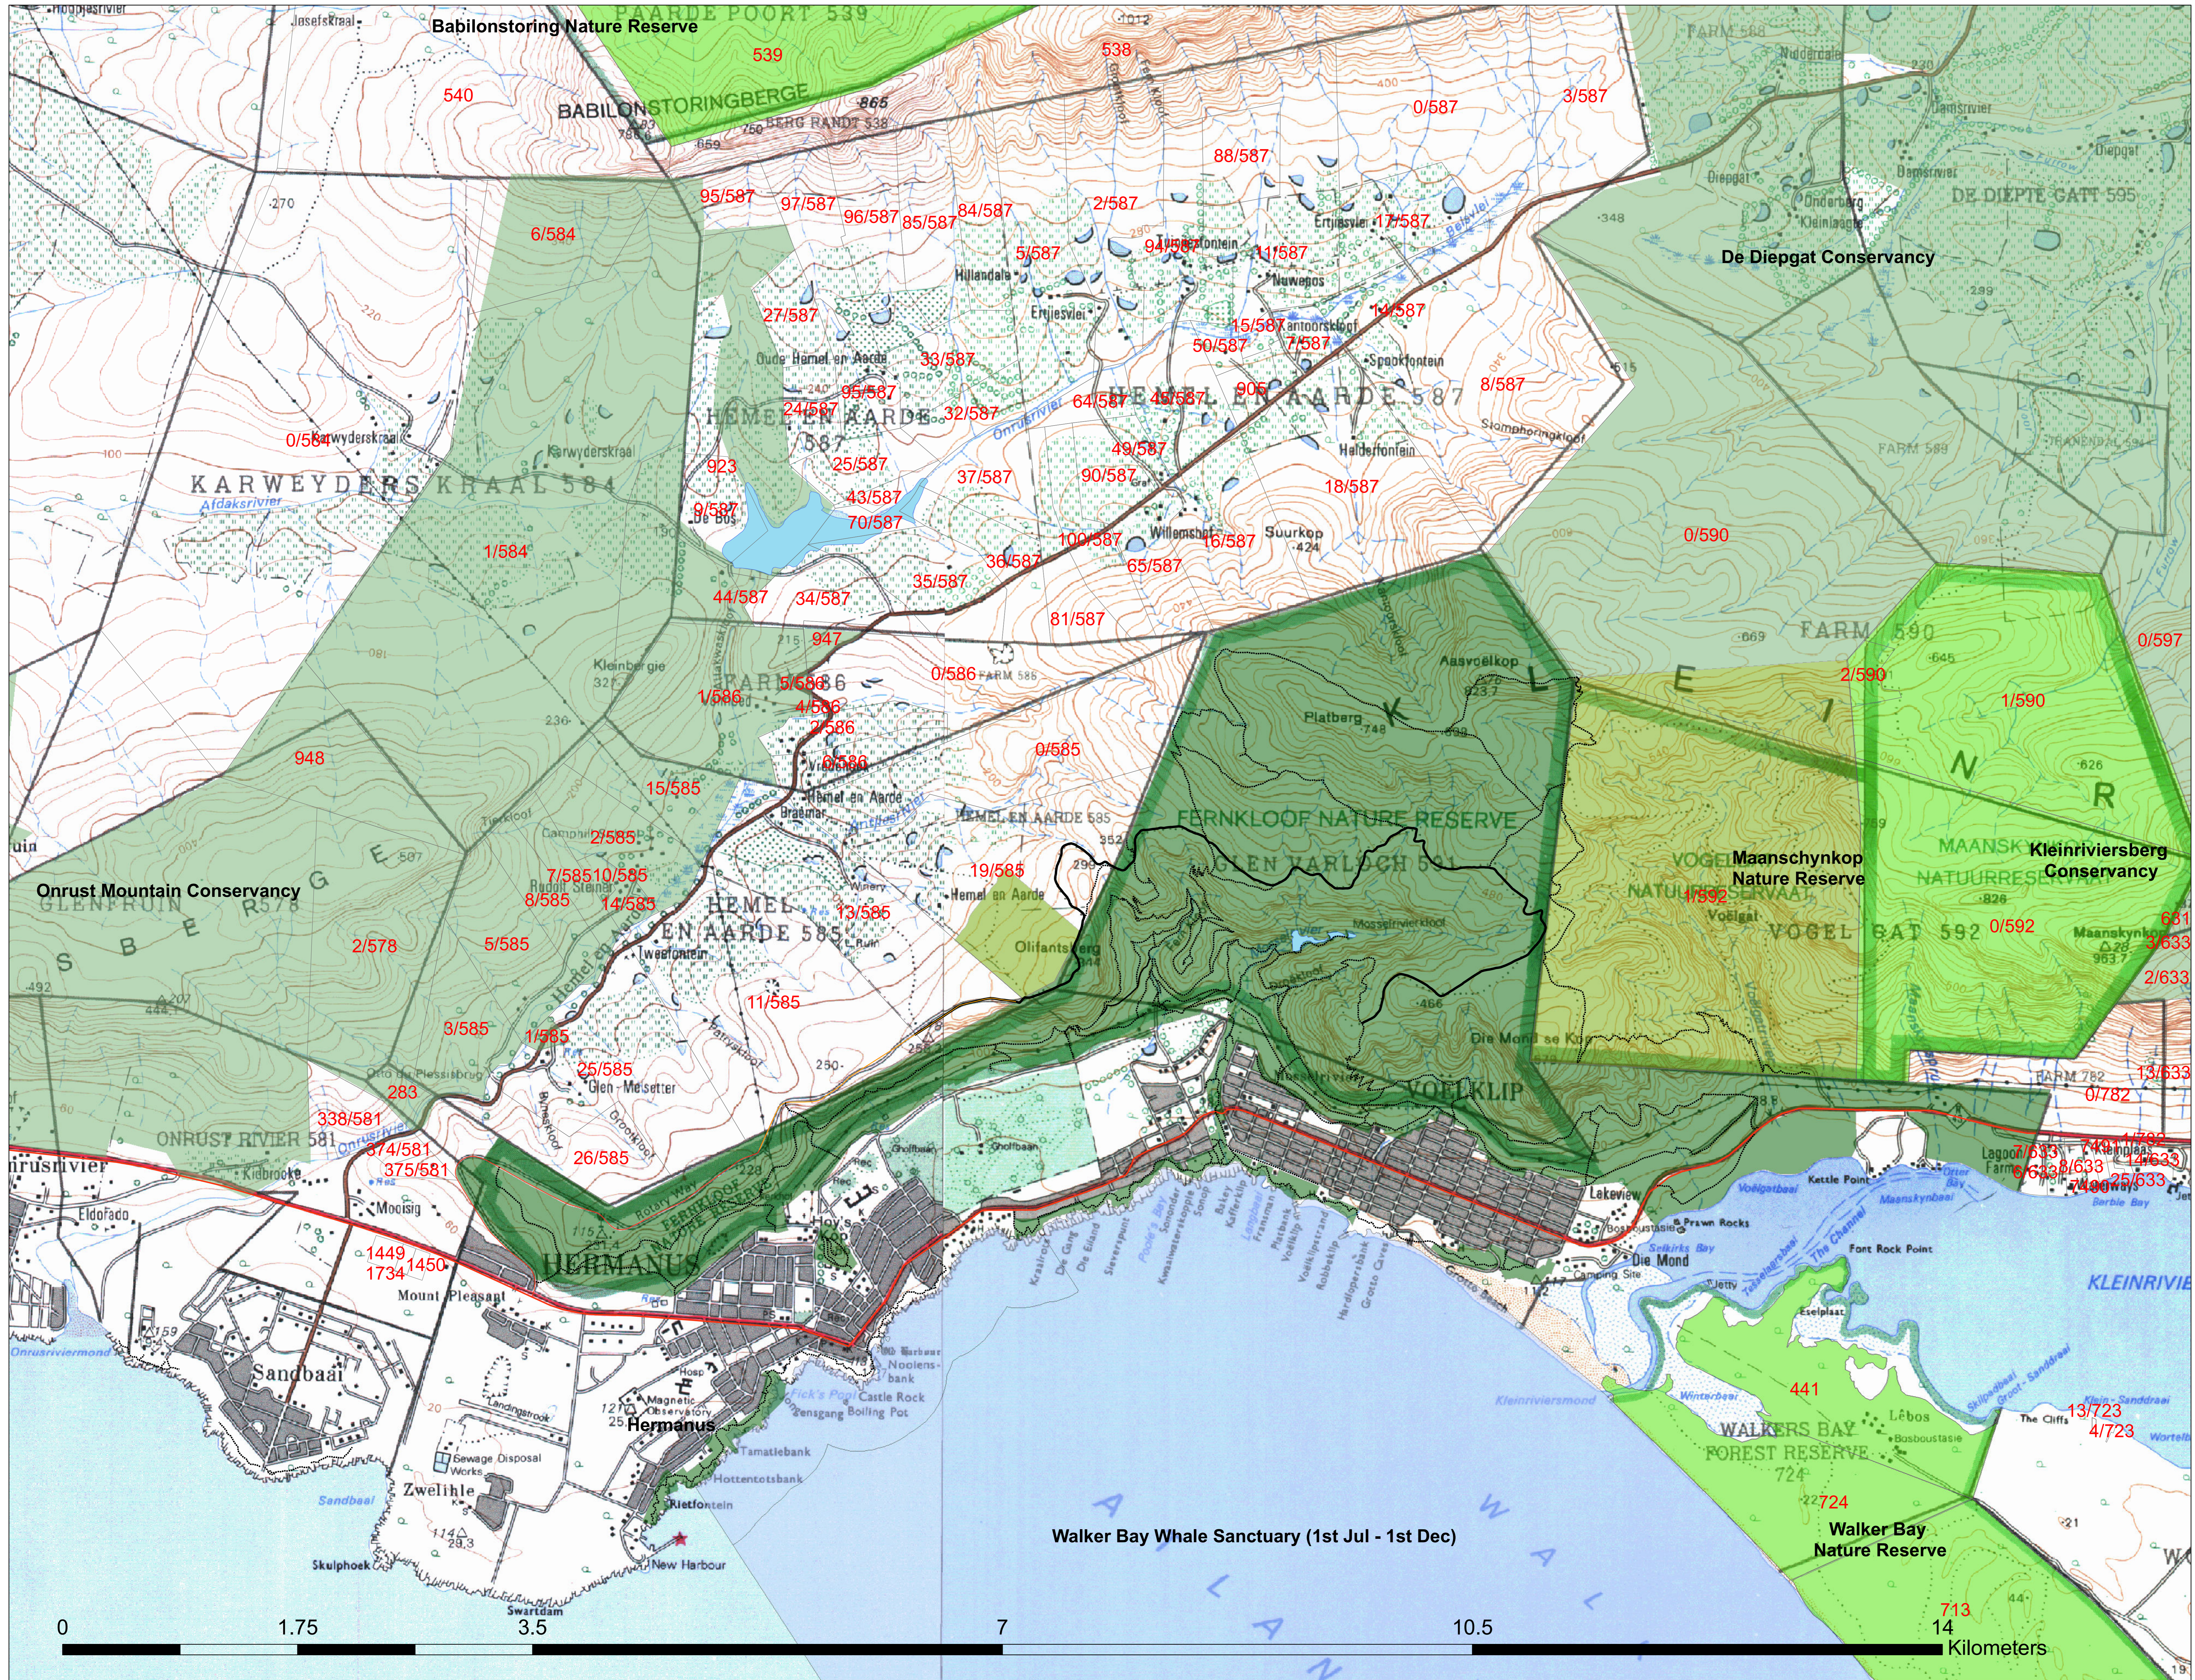

OVERSTRAND:
 FERNKLOOF NATURE RESERVE
**LOCAL CONTEXT
 MAP**

Legend

-  Hiking_Trails
-  Hemel_en_Aarde_Servitude
-  Jeep Track
-  Rotary Drive
-  R43
-  Zoning_2014_Selection Erf Number
-  DAM
-  Vogelgat_Private_Nature_Reserve
-  CN_Reserves
-  CN_Conservancies
-  Fernkloof Nature Reserve
-  MPA_AREA