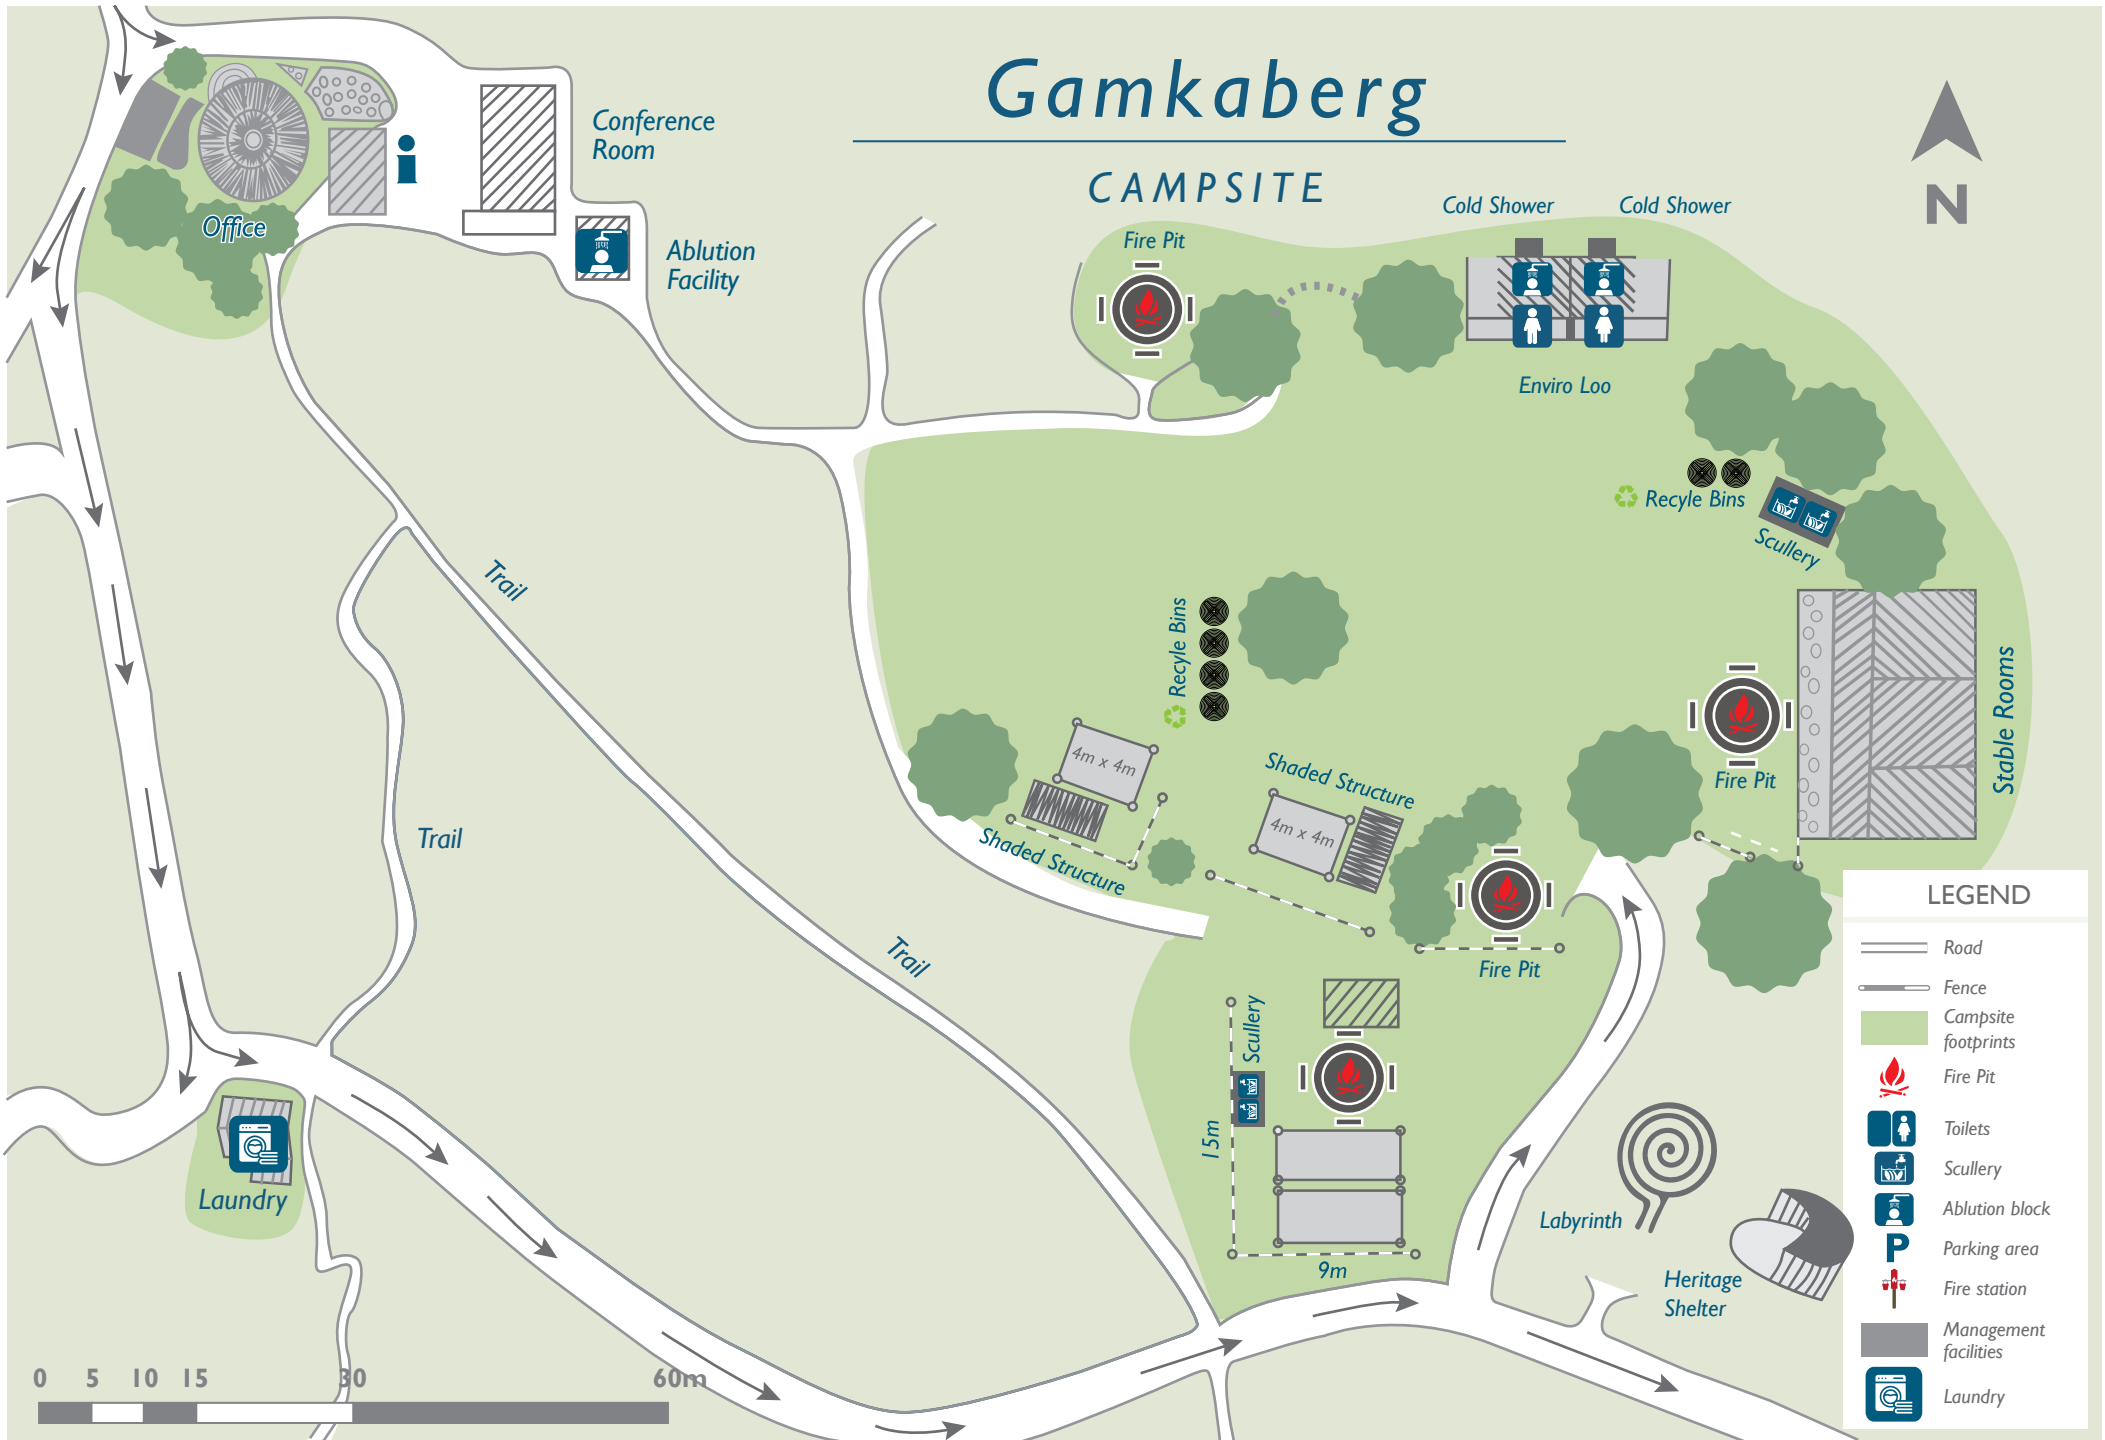

Gamkaberg

CAMPSITE

LEGEND

- Road
- Fence
- Campsite footprints
- Fire Pit
- Toilets
- Scullery
- Ablution block
- Parking area
- Fire station
- Management facilities
- Laundry