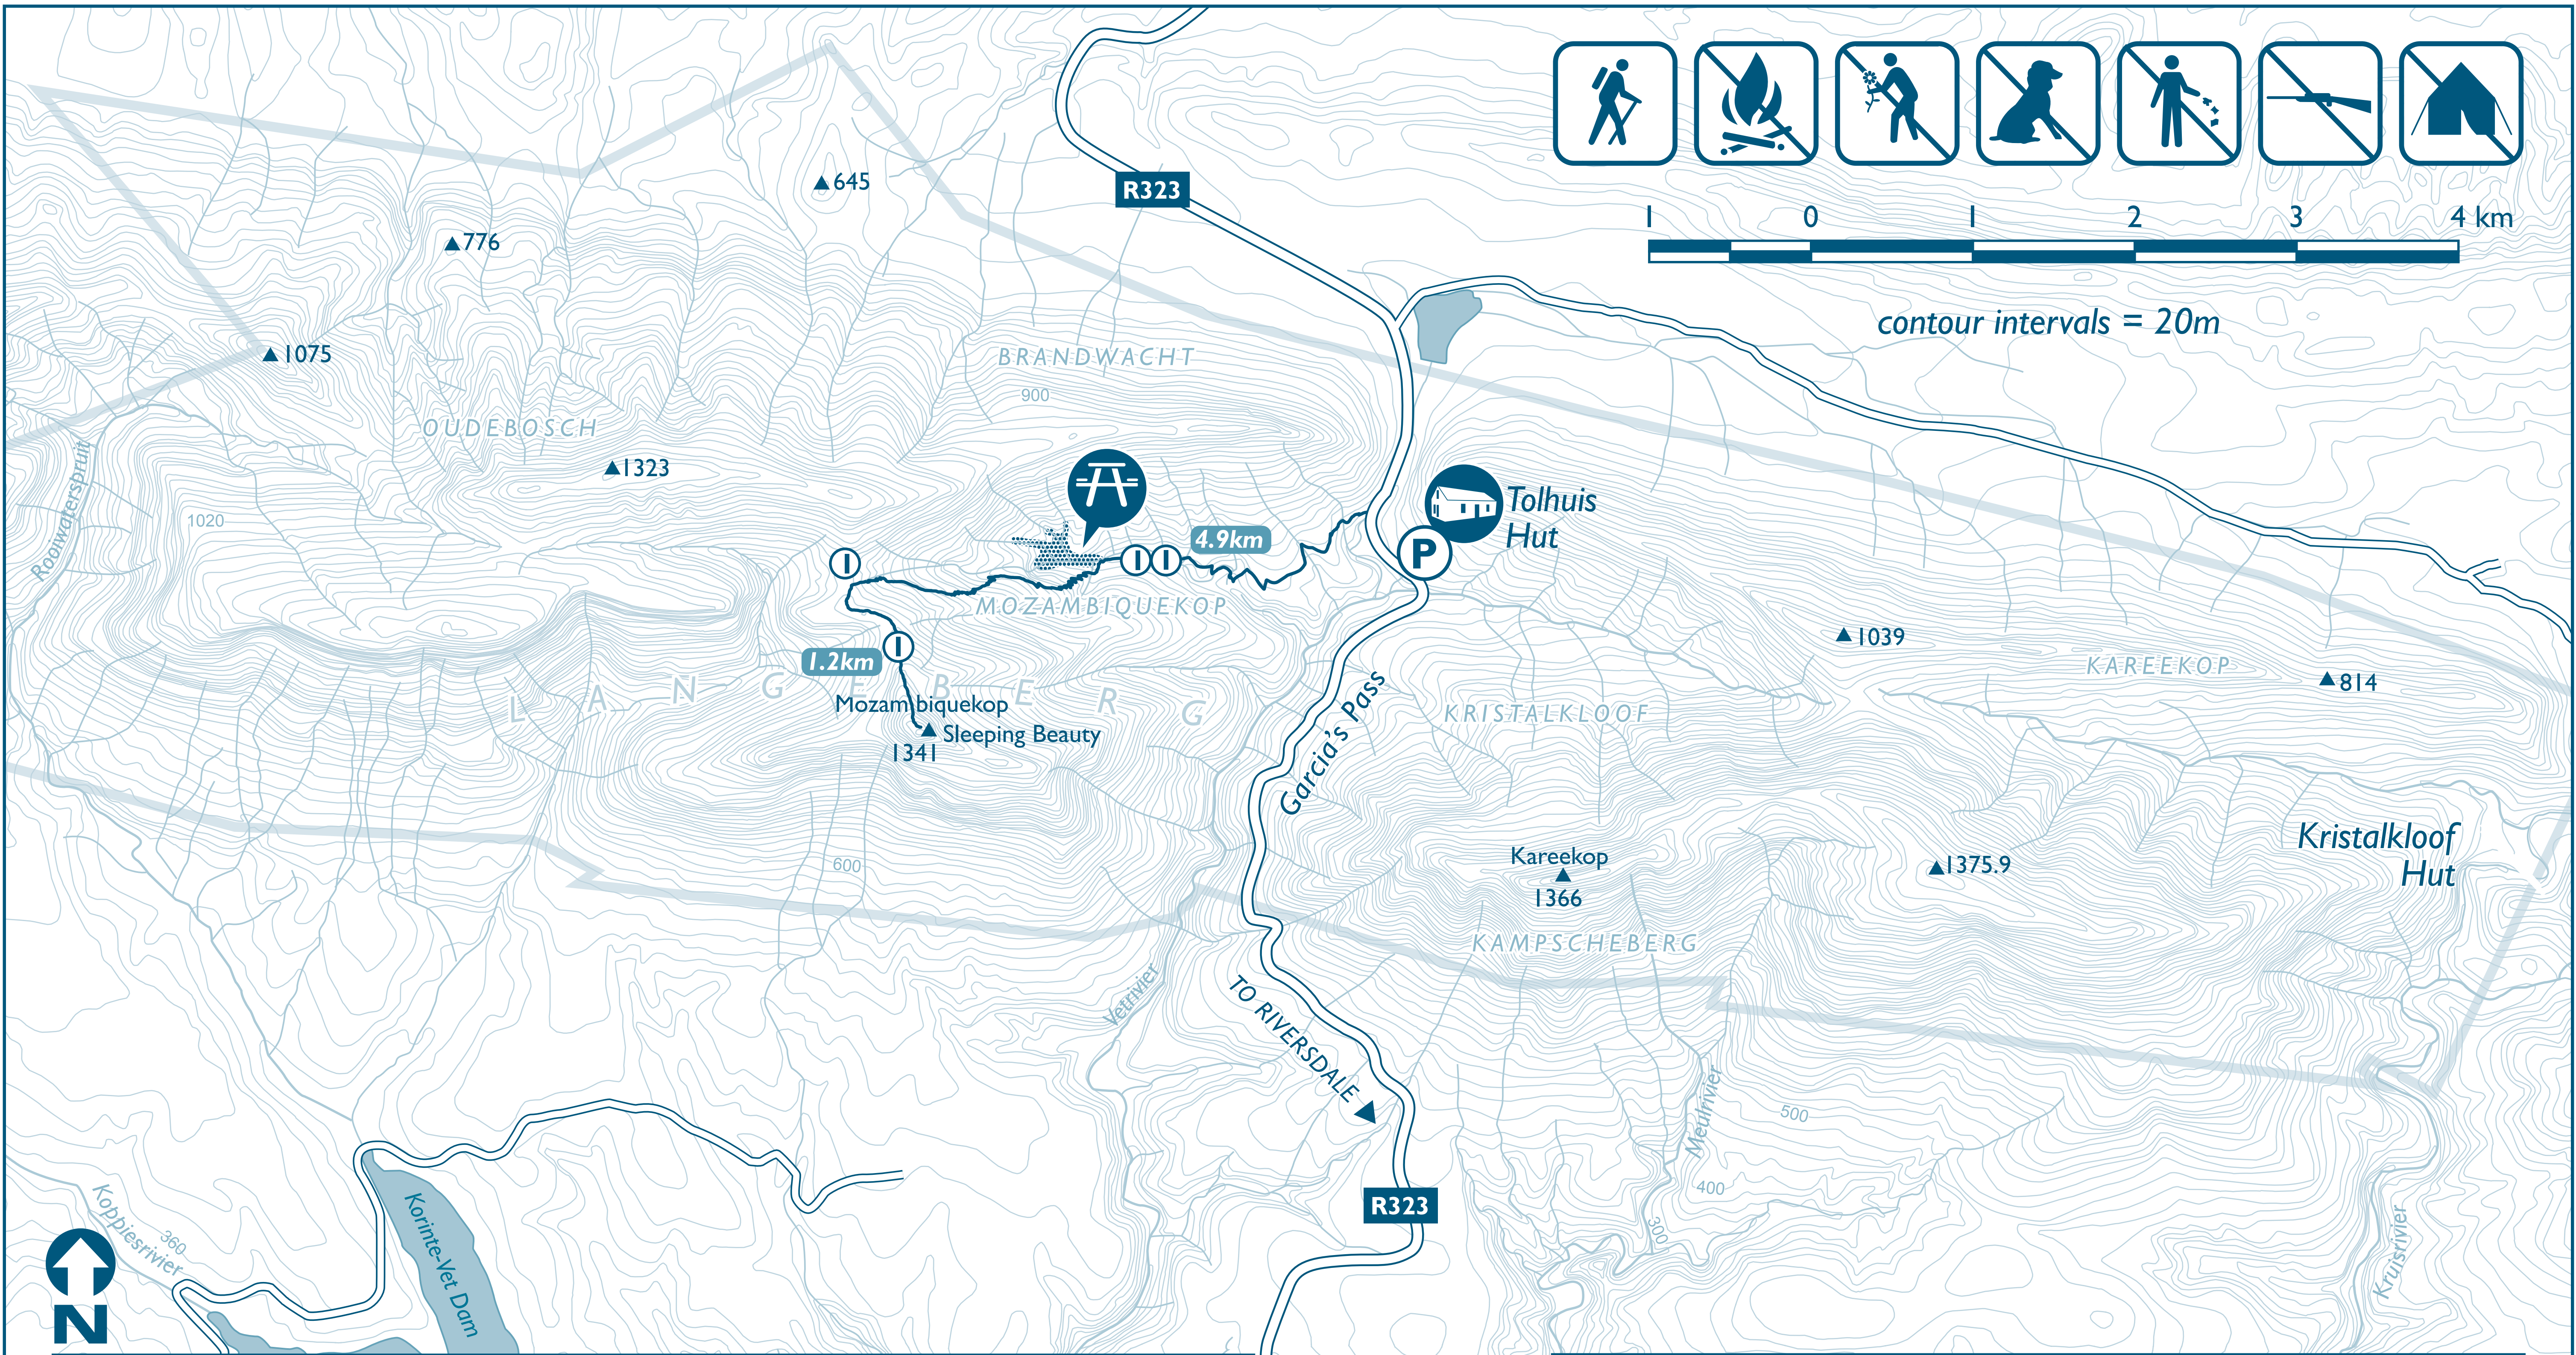

contour intervals = 20m

LEGEND

HIKING TRAILS

① Sleeping Beauty Day Route

- CapeNature Reserve border
- Roads
- Parking
- Geelhoutbos picnic spot
- Overnight hut

CapeNature

HIKING TRAILS

GARCIA SECTION
Grootvadersbosch Nature Reserve