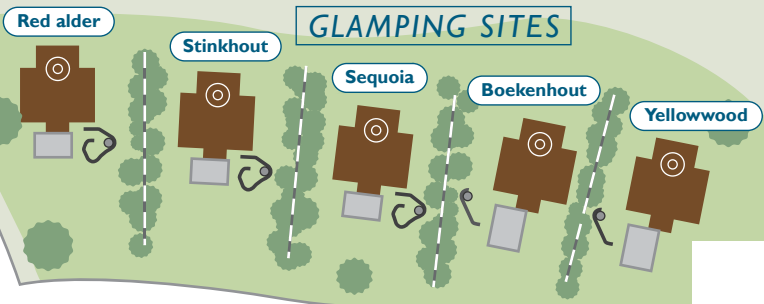

Grootvadersbosch CAMPSITE

DECKED
CAMPSITE B

A2 BASIC
CAMPSITE A

GLAMPING SITES

LEGEND

- Road
- Fence
- Campsite footprints
- Campsite numbers
- Wooden deck with fire pit, picnic bench & scullery
- Braai Places: Campsites A1-A5 & Braai & Picnic area
- Jungle gym
- Pool area
- Disabled toilets
- Toilets
- Scullery
- Ablution block
- Parking area
- Fire station
- Welcome Centre
- Office Complex

PLEASE NOTE:
No campervans or caravans permitted at the B campsites, 4x4 trailers are allowed.

P
Campsites have parking for one car only.