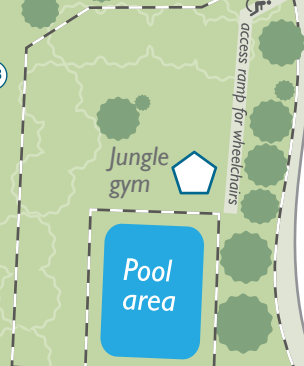

Grootvadersbosch CAMPSITE

DECKED
CAMPSITE B

A2 BASIC
CAMPSITE A

GLAMPING SITES

LEGEND

- Road
- Fence
- Campsite footprints
- Campsite numbers
- Wooden deck with fire pit, picnic bench & scullery
- Braai Places: Campsites A1-A5 & Braai & Picnic area
- Jungle gym
- Pool area
- Disabled toilets
- Toilets
- Scullery
- Ablution block
- Parking area
- Fire station
- Welcome Centre
- Office Complex