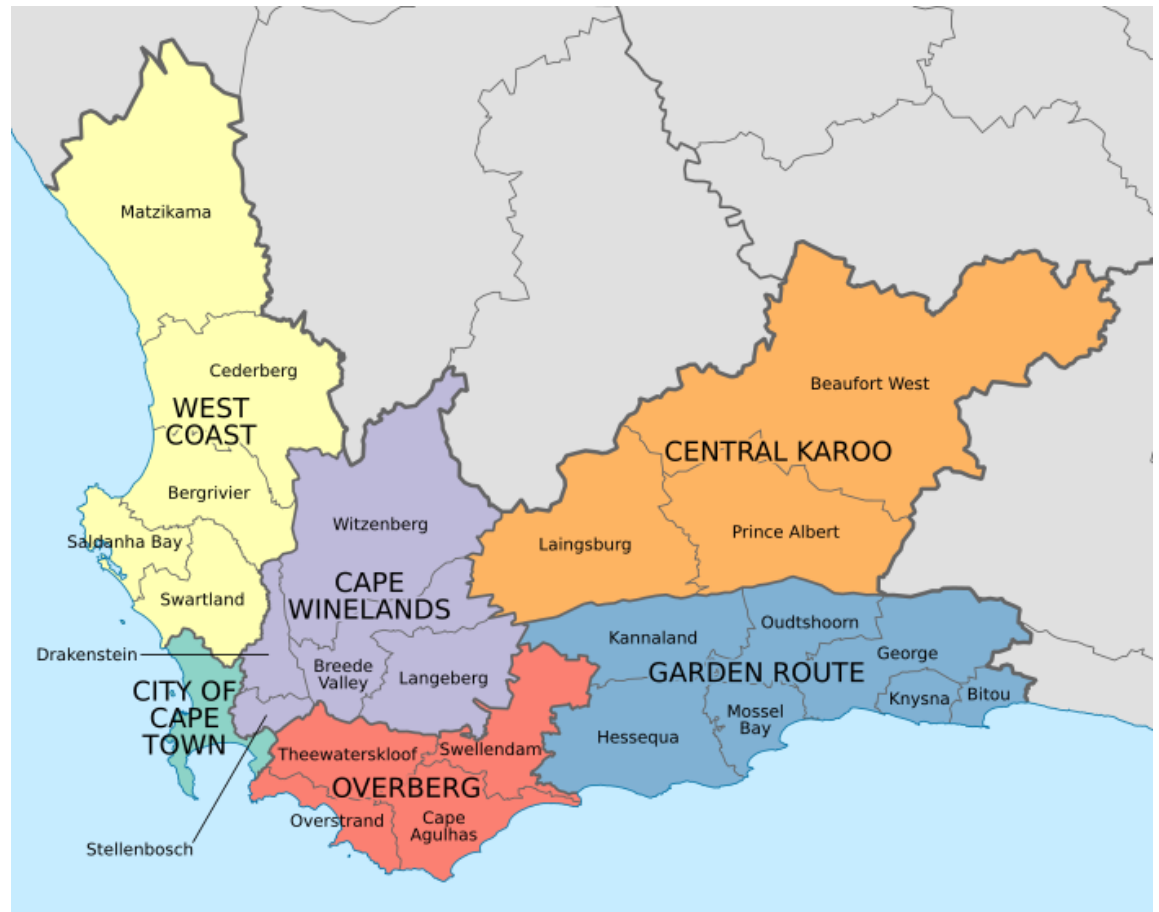

## World Fisheries Day

**DATE: 21 NOVEMBER 2019**

# Who are we?

CapeNature is the part of government that protects natural occurring plant and animal life (biodiversity) in the Western Cape.

Quick activity: Can you spot where we are right now on this map of the Western Cape? Do you find any ocean or sea along the Garden Route? Which towns in the garden route where you can do fishing ?